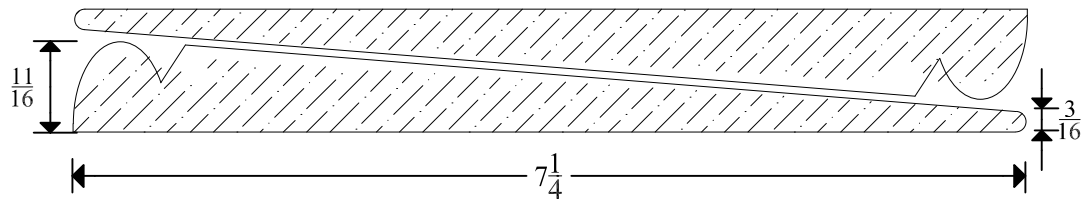

1 x 8 Beaded Bevel, 11/16" Butt

Gates ID: BEV107  
Available in 6", 8", & 10"